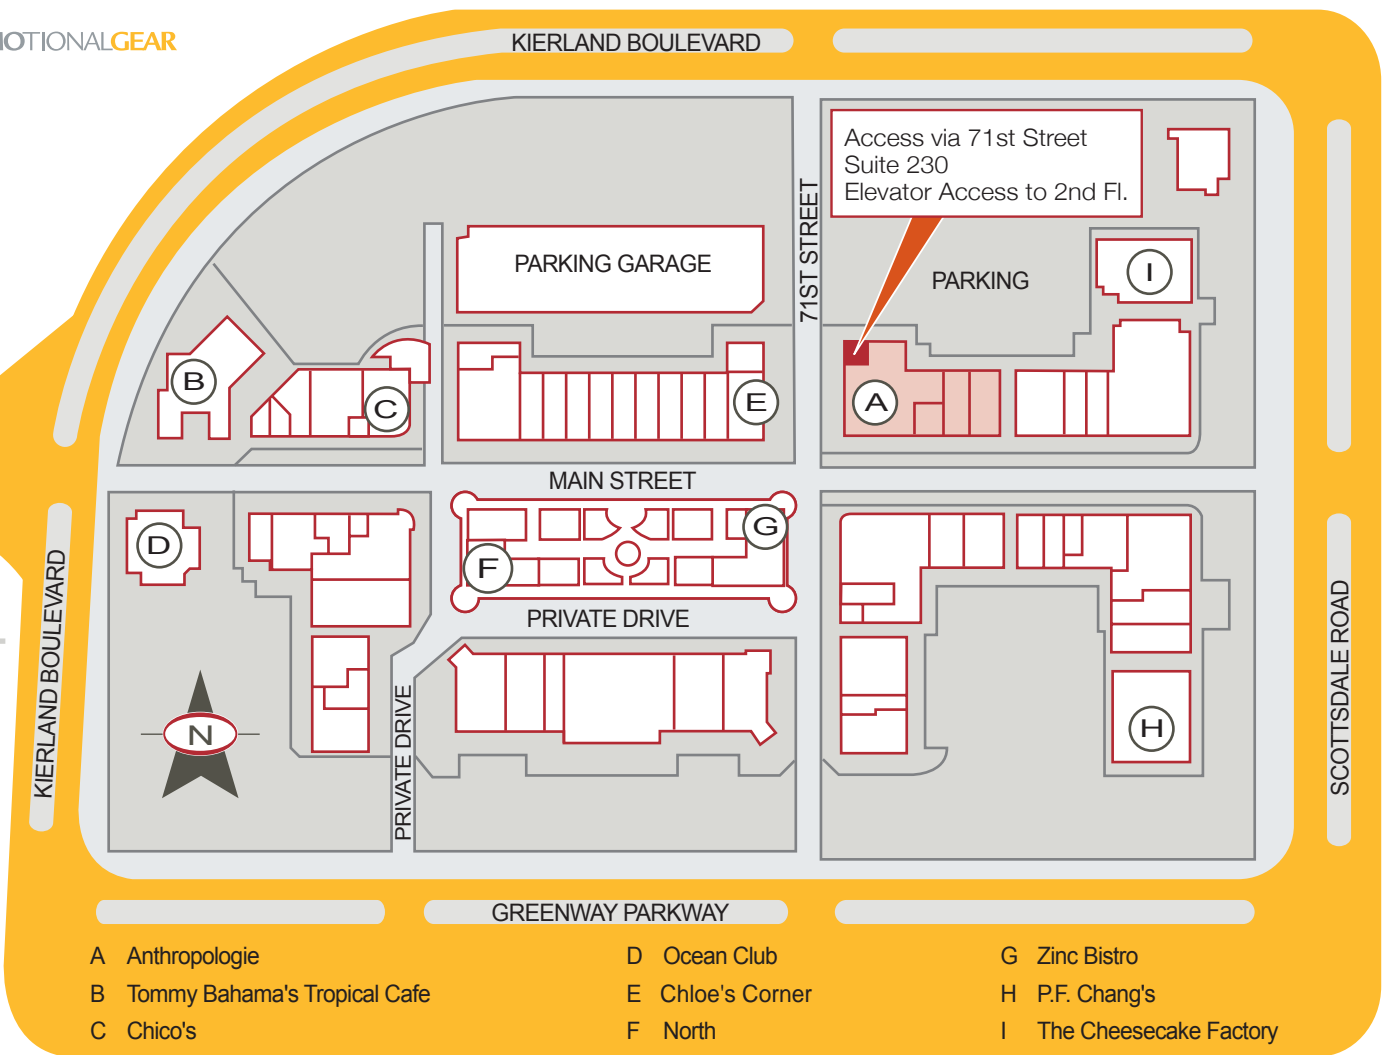

15210 N. Scottsdale Road
Suite 230
Scottsdale, AZ 85254

602.595.2484 tel
602.595.2485 fax
Graphique-us.com
G2promogear.com

Access via 71st Street
Suite 230
Elevator Access to 2nd Fl.

- | | | |
|--------------------------------|------------------|--------------------------|
| A Anthropologie | D Ocean Club | G Zinc Bistro |
| B Tommy Bahama's Tropical Cafe | E Chloe's Corner | H P.F. Chang's |
| C Chico's | F North | I The Cheesecake Factory |

Directions to Graphique Communications Design and G2

PHX - PHOENIX SKY HARBOR INTERNATIONAL AIRPORT

- Drive: 22.8 mi (about 27 mins)
1. Head east on E Sky Harbor Blvd (2.2 mi)
 2. Take the ramp onto AZ-202-LOOP E toward Tempe (4.2 mi)
 3. Merge onto AZ-101-LOOP N via exit 9 (12.1 mi)
 4. Take the Cactus Rd exit 40 (0.2 mi)
 5. Take left fork to E Cactus Rd & merge onto E Cactus Rd (2.1 mi)
 6. Turn right at N Scottsdale Rd (2.0 mi)
 7. Make a left on Greenway Parkway
 8. Make a right on 71st Street and park

DOWNTOWN PHOENIX

- Drive: 20.3 mi (about 29 mins)
1. Turn right to merge onto I-10 E toward Tucson (1.2 mi)
 2. Take the AZ-51 N exit 147, keep following signs (0.6 mi)
 3. Merge onto AZ-51 N (11.7 mi)
 4. Merge onto E Greenway Rd via exit 12 (4.0 mi)
 5. Continue on E Greenway Pkwy (0.8 mi)
 6. Turn left at N Kierland Blvd (0.5 mi)
 7. Turn right on 71st Street and park